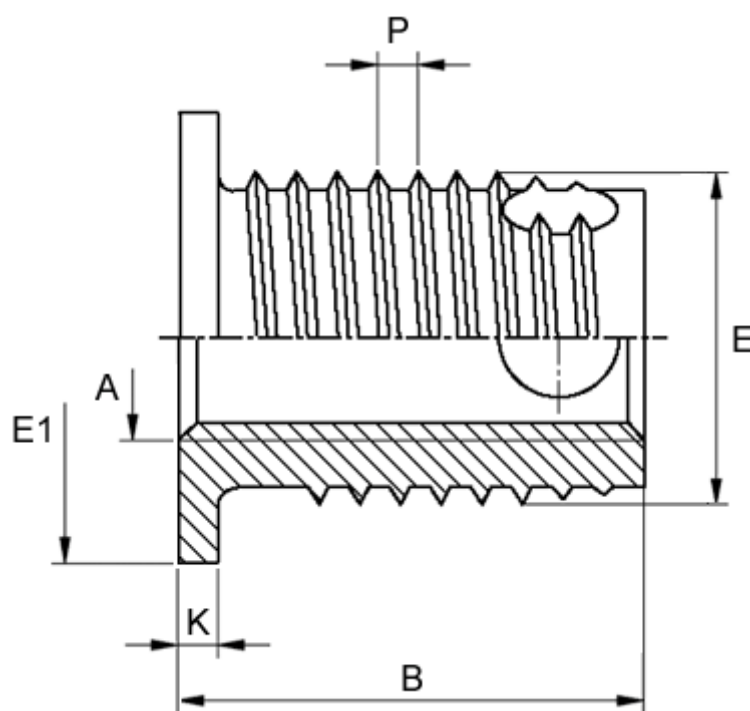

Article number: 12308100060800
Description: KLEE-coil 308 100 060.800
M6 Brass

Measures

Female thread A	= M6
Flange diameter E1	= 13
Flange height	= 1.5
Length B	= 13.5
Male thread E	= 10
Min hole depth blind hole	= 15
Thread pitch P	= 1.25
Type	= 308 100 060 ...